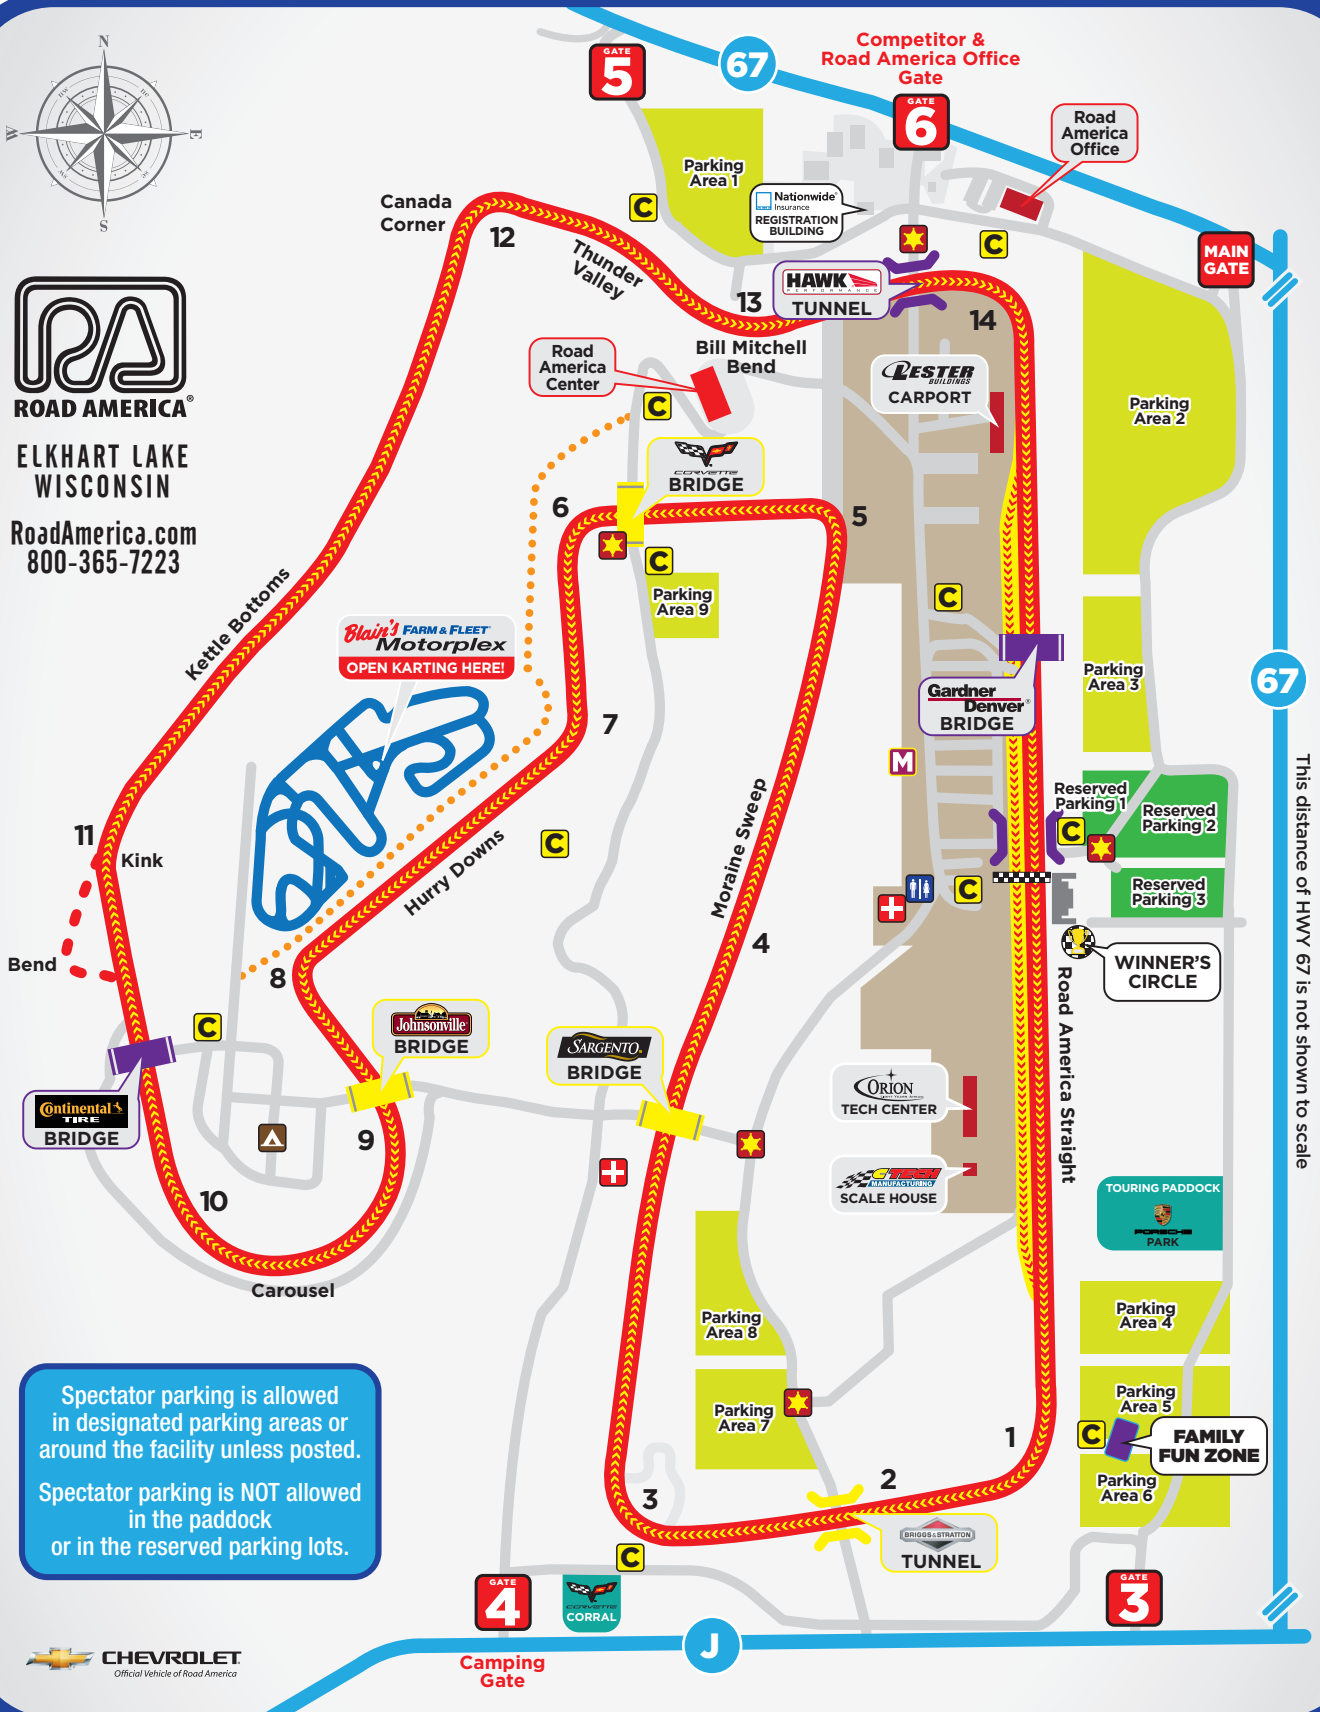

ELKHART LAKE  
WISCONSIN

RoadAmerica.com  
800-365-7223

This distance of HWY 67 is not shown to scale

Spectator parking is allowed in designated parking areas or around the facility unless posted. Spectator parking is NOT allowed in the paddock or in the reserved parking lots.

**LEGEND**

- |          |                  |                   |                |                   |                  |
|----------|------------------|-------------------|----------------|-------------------|------------------|
| Track    | Car Corral       | Pedestrian Bridge | Security Point | Medical           | Pedestrian Trail |
| Pit Lane | Reserved Parking | Pedestrian Tunnel | Concessions    | Campground        |                  |
| Parking  | Spectator Gates  | Traffic Bridge    | Paddock Shop   | VIP / Media Tower |                  |
| Paddock  | Winner's Circle  | Traffic Tunnel    | Restrooms      |                   |                  |